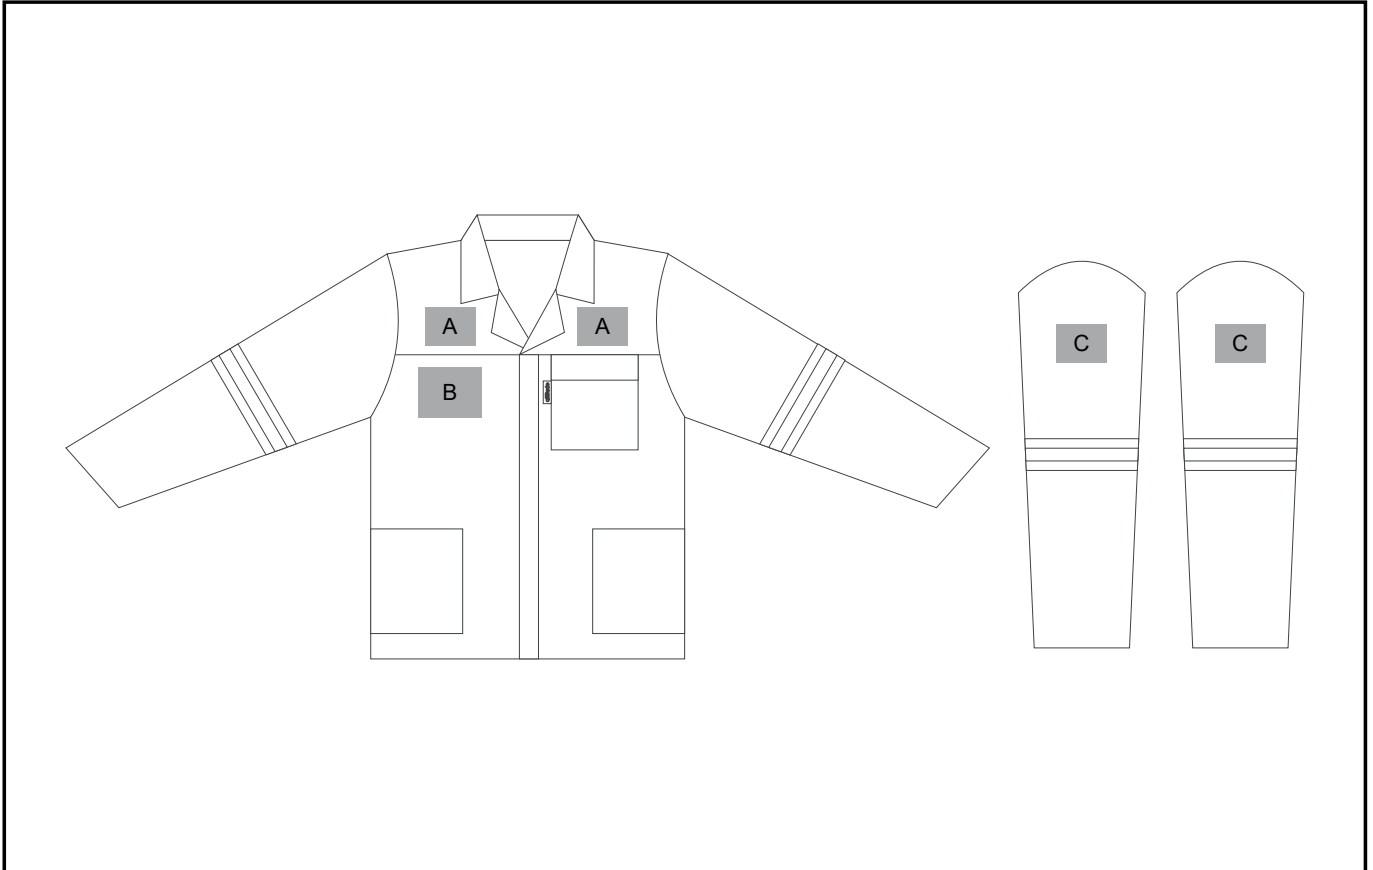

ALT-11012

TRADE POLYCOTTON CONTI SUIT
REFLECTIVE ARMS, LEGS & BACK

Need to know:

- N/A

Branding Options:

Position A

1. Screen Print (SA) - 1 colour
Size: 70mm wide x 30mm high
2. Embroidery (EMB) - 9 colours
Size: 80mm wide x 60mm high

Position B

1. Screen Print (SA) - 1 colour
Size: 100mm wide x 80mm high
2. Embroidery (EMB) - 9 colours
Size: 80mm wide x 60mm high

Position C

1. Screen Print (SA) - 2 colour
Size: 60mm wide x 60mm high
2. Embroidery (EMB) - 9 colours
Size: 80mm wide x 60mm high